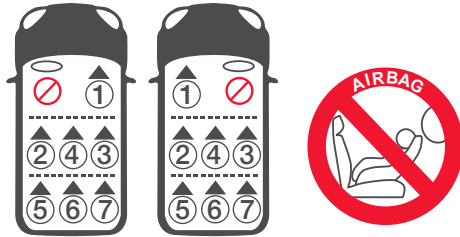

Vehicle fitting information

For Installation with ISOFIX System

This is an i-Size Enhanced Child Restraint System. It is approved according to Regulation No.129, for use in, i-Size compatible vehicle seating positions as indicated by vehicle manufacturers in the vehicle users' manual.

If in doubt, consult either the child restraint manufacturer or vehicle manufacturer.

This child restraint is classified for "ISOFIX Universal" use. It is suitable to fix into seat positions in most cars.

The numbers on the diagram below correspond with the vehicle fitting positions listed in the following pages.

Before you purchase the vehicle, check that it is equipped with the appropriate anchorages.

ALWAYS give priority to the rear seats of your vehicle.

DO NOT fit your child restraint onto a vehicle seat fitted with an airbag, unless it can be, and is deactivated. Death or serious injuries can be caused by an activated AIRBAG system.

- ✓ Your child restraint can be fitted
- ✗ Your child restraint can not be fitted
- ⚡ Electric or hybrid vehicles
- 🚗 i-Size vehicles

SB! Vehicles with under floor storage boxes.

If your vehicle is not listed in this manual or it is not marked with either a ✓ or ✗ then please refer to your vehicle's handbook or contact the manufacturer for further information. Seat positions in other cars may also be suitable to accept the child restraint. If in doubt, consult either the child restraint manufacturer or the retailer.